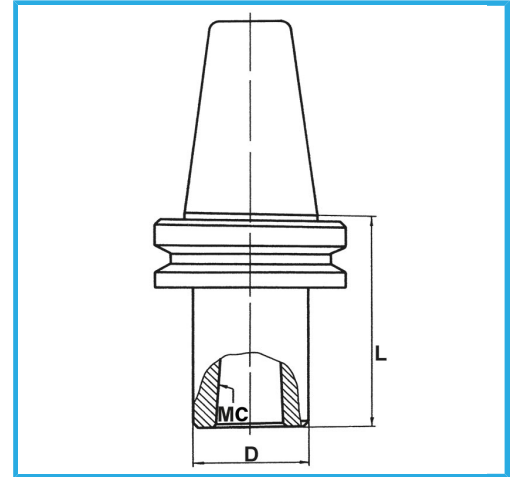

MAS-403 BT, BALANCED CHUCK BODY. BALANCING 12.000 RPM.

BT	40
MT	2
D	32 mm
L	60 mm
Gross weight	1,23 kg
EAN Code	8012667008468

Box

Grounded

18Ni
CrMo5

-