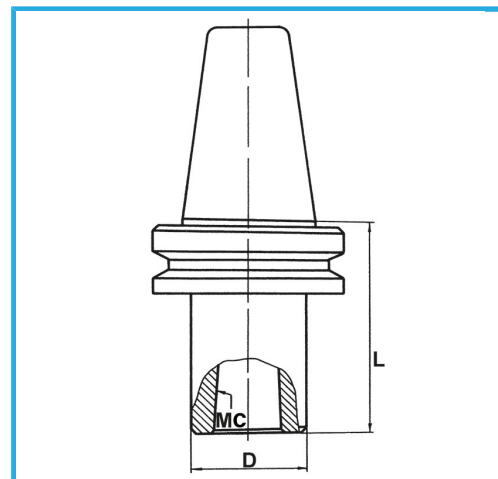

MAS-403 BT, BALANCED CHUCK BODY. BALANCING 12.000 RPM.

BT	50
MT	2
D	32 mm
L	40 mm
Gross weight	3,68 kg
EAN Code	8012667008499

Box

Grounded

18Ni
CrMo5

-