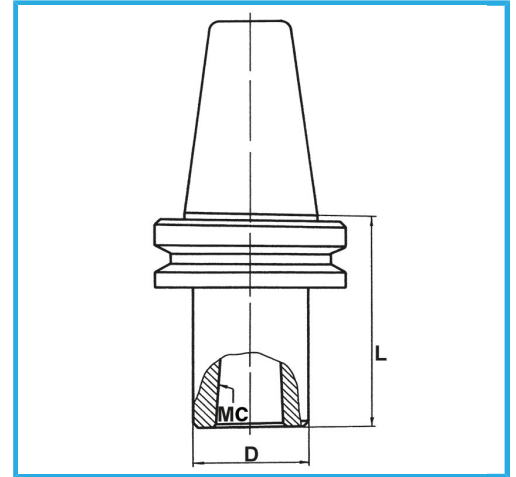

MAS-403 BT, BALANCED CHUCK BODY. BALANCING 12.000 RPM.

BT	40
MT	3
D	40 mm
L	75 mm
Gross weight	1,38 kg
EAN Code	8012667008475

Box

Grounded

18Ni
CrMo5

-