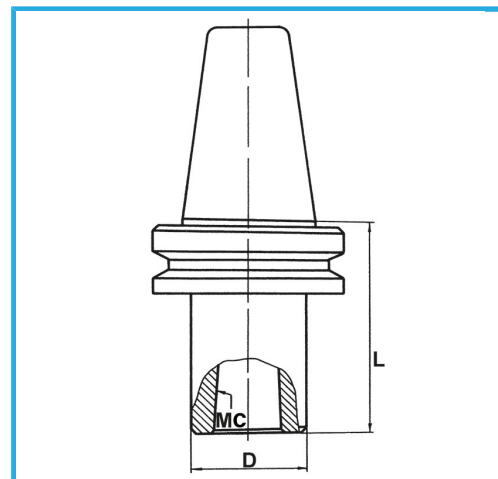

MAS-403 BT, BALANCED CHUCK BODY. BALANCING 12.000 RPM.

BT	50
MT	3
D	40 mm
L	75 mm
Gross weight	3,76 kg
EAN Code	8012667008505

Box

Grounded

18Ni
CrMo5

-