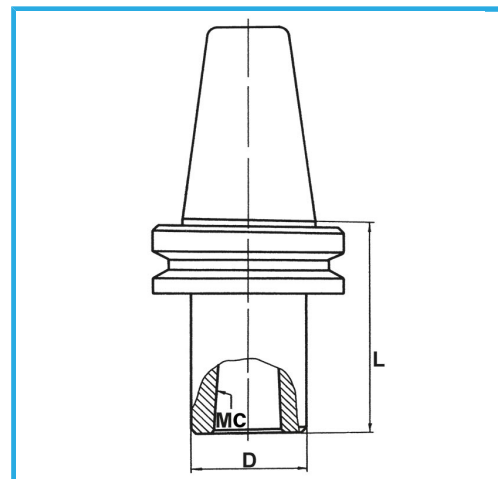

MAS-403 BT, BALANCED CHUCK BODY. BALANCING 12.000 RPM.

BT	40
MT	4
D	50 mm
L	98 mm
Gross weight	1,59 kg
EAN Code	8012667008482

Box

Grounded

18Ni
CrMo5

-