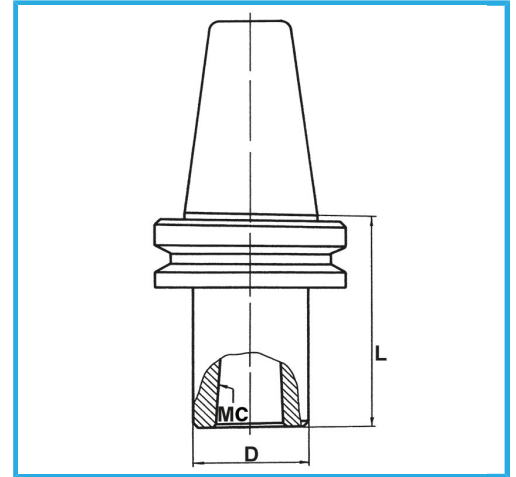

MAS-403 BT, BALANCED CHUCK BODY. BALANCING 12.000 RPM.

BT	50
MT	4
D	50 mm
L	80 mm
Gross weight	3,97 kg
EAN Code	8012667008512

Box

Grounded

18Ni  
CrMo5

-