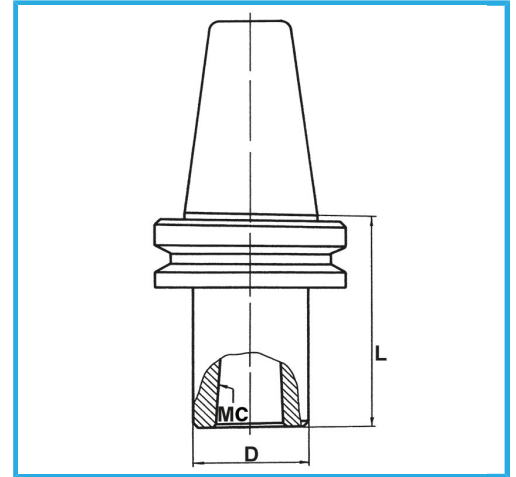

MAS-403 BT, BALANCED CHUCK BODY. BALANCING 12.000 RPM.

BT	50
MT	5
D	63 mm
L	110 mm
Gross weight	4,12 kg
EAN Code	8012667008529

Box

Grounded

18Ni
CrMo5

-