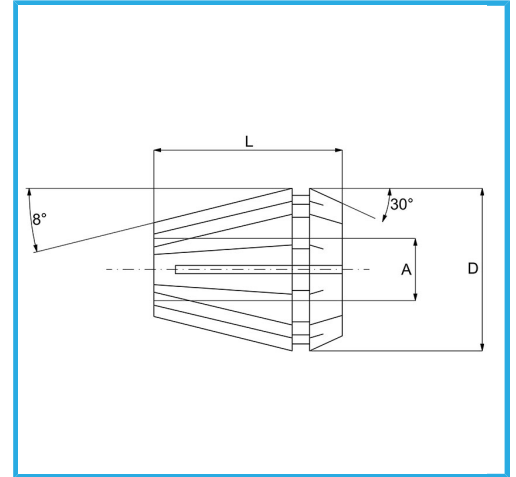

ER32 DIN 6499/B, USABLE WITH COLLET CHUCKS.

Capacity A	2-3 mm
D	33 mm
L	40 mm
Gross weight	0,20 kg
EAN Code	8012667141905

Box

Grounded

65Mn

-