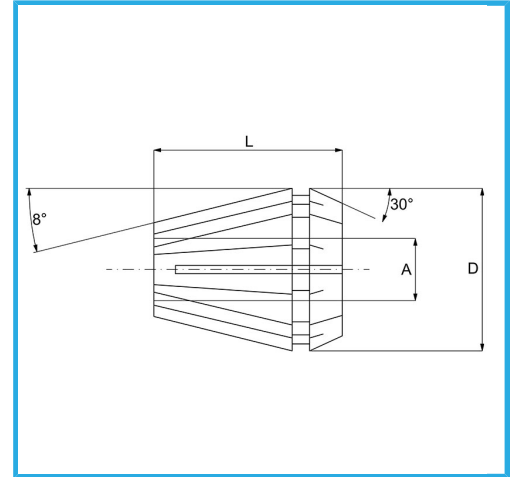

ER32 DIN 6499/B, USABLE WITH COLLET CHUCKS.

<b>Capacity A</b>	3-4 mm
<b>D</b>	33 mm
<b>L</b>	40 mm
<b>Gross weight</b>	0,20 kg
<b>EAN Code</b>	8012667141912

Box

Grounded

65Mn

-