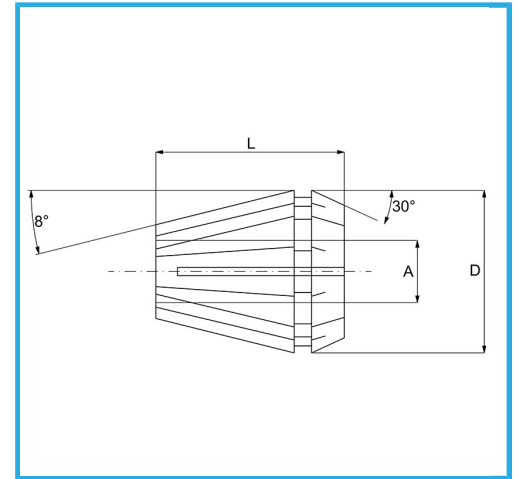

ER32 DIN 6499/B, USABLE WITH COLLET CHUCKS.

Capacity A	4-5 mm
D	33 mm
L	40 mm
Gross weight	0,20 kg
EAN Code	8012667141929

Box

Grounded

65Mn

-