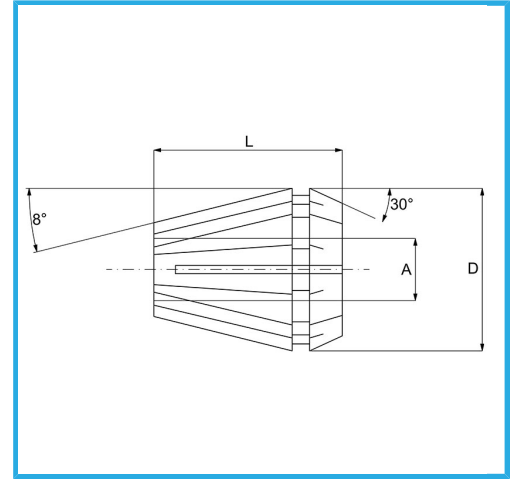

ER32 DIN 6499/B, USABLE WITH COLLET CHUCKS.

Capacity A	5-6 mm
D	33 mm
L	40 mm
Gross weight	0,15 kg
EAN Code	8012667141936

Box

Grounded

65Mn

-