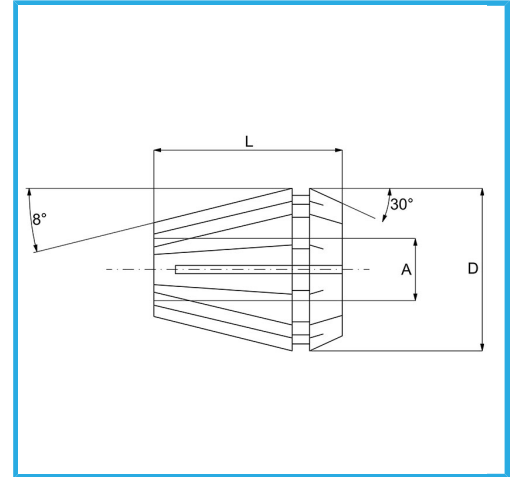

ER32 DIN 6499/B, USABLE WITH COLLET CHUCKS.

Capacity A	6-7 mm
D	33 mm
L	40 mm
Gross weight	0,20 kg
EAN Code	8012667141943

Box

Grounded

65Mn

-