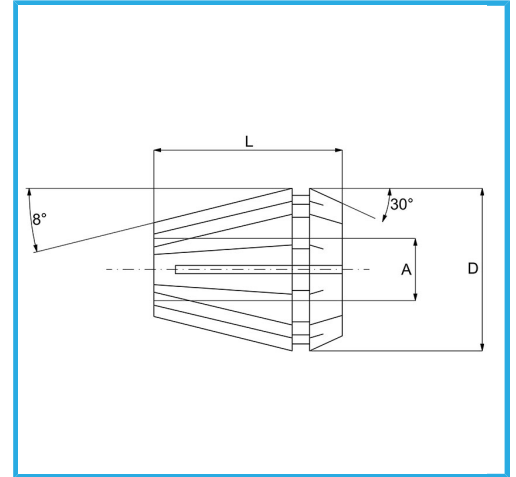

ER32 DIN 6499/B, USABLE WITH COLLET CHUCKS.

Capacity A	7-8 mm
D	33 mm
L	40 mm
Gross weight	0,15 kg
EAN Code	8012667141950

Box

Grounded

65Mn

-