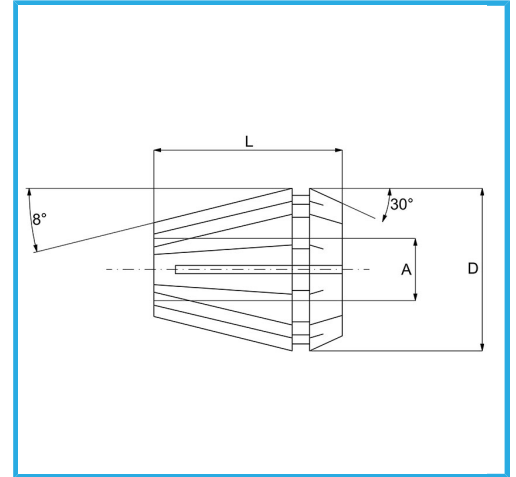

ER32 DIN 6499/B, USABLE WITH COLLET CHUCKS.

Capacity A	8-9 mm
D	33 mm
L	40 mm
Gross weight	0,20 kg
EAN Code	8012667141967

Box

Grounded

65Mn

-