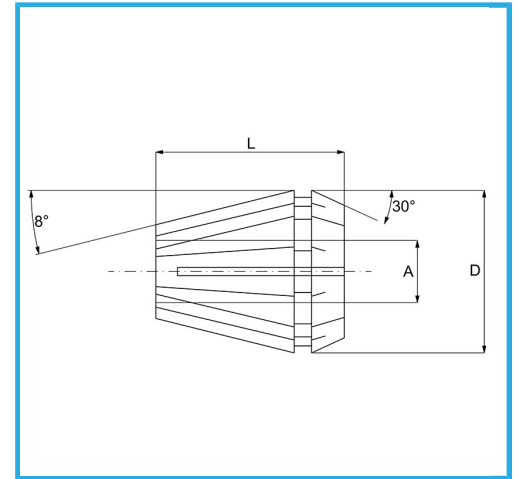

ER32 DIN 6499/B, USABLE WITH COLLET CHUCKS.

Capacity A	9-10 mm
D	33 mm
L	40 mm
Gross weight	0,14 kg
EAN Code	8012667141974

Box

Grounded

65Mn

-