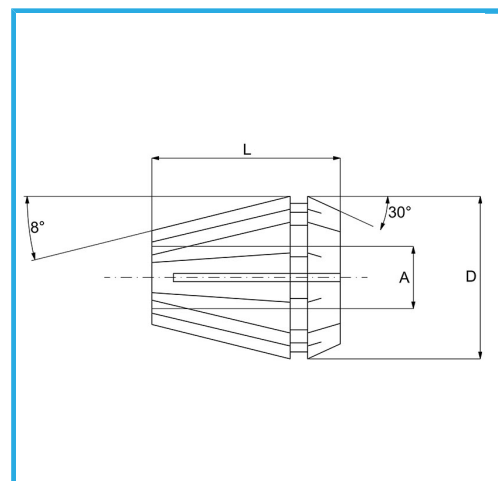

ER32 DIN 6499/B, USABLE WITH COLLET CHUCKS.

Capacity A	10-11 mm
D	33 mm
L	40 mm
Gross weight	0,20 kg
EAN Code	8012667141981

Box

Grounded

65Mn

-