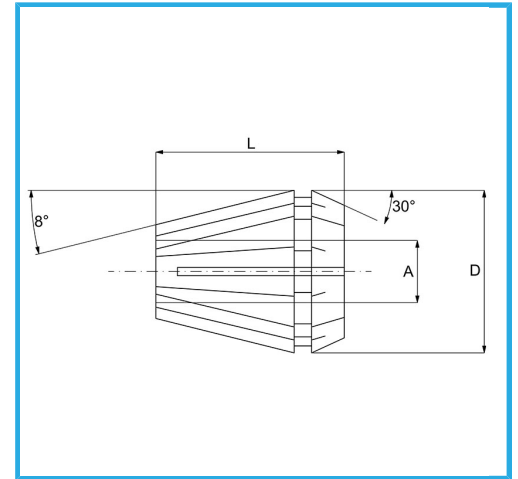

ER32 DIN 6499/B, USABLE WITH COLLET CHUCKS.

<b>Capacity A</b>	11-12 mm
<b>D</b>	33 mm
<b>L</b>	40 mm
<b>Gross weight</b>	0,14 kg
<b>EAN Code</b>	8012667141998

Box

Grounded

65Mn

-