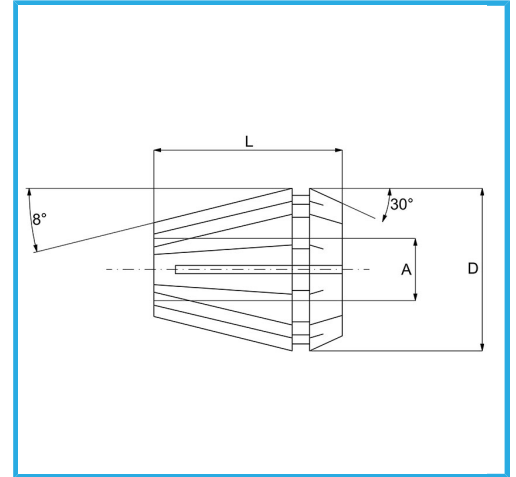

ER32 DIN 6499/B, USABLE WITH COLLET CHUCKS.

<b>Capacity A</b>	12-13 mm
<b>D</b>	33 mm
<b>L</b>	40 mm
<b>Gross weight</b>	0,20 kg
<b>EAN Code</b>	8012667142001

Box

Grounded

65Mn

-