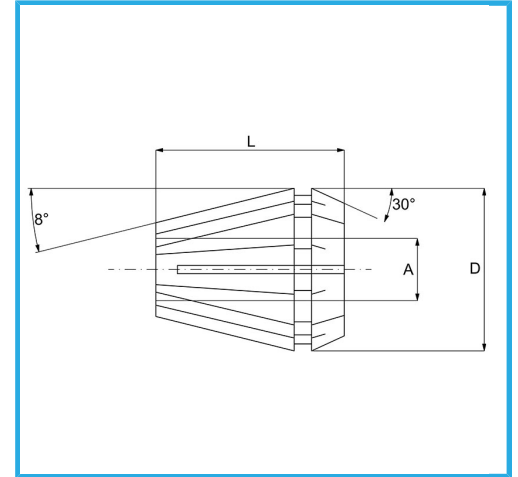

ER32 DIN 6499/B, USABLE WITH COLLET CHUCKS.

<b>Capacity A</b>	14-15 mm
<b>D</b>	33 mm
<b>L</b>	40 mm
<b>Gross weight</b>	0,20 kg
<b>EAN Code</b>	8012667142025

Box

Grounded

65Mn

-