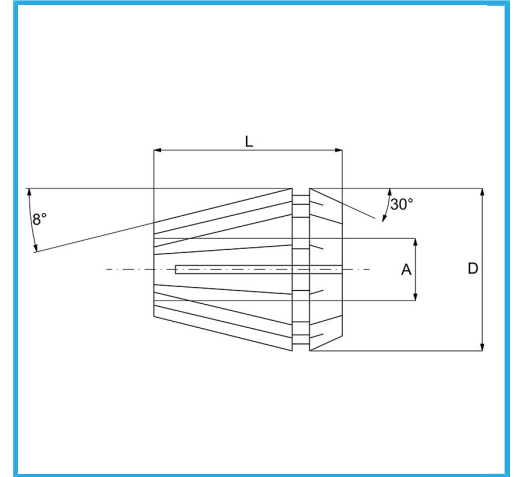

ER32 DIN 6499/B, USABLE WITH COLLET CHUCKS.

Capacity A	15-16 mm
D	33 mm
L	40 mm
Gross weight	0,20 kg
EAN Code	8012667142032

Box

Grounded

65Mn

-