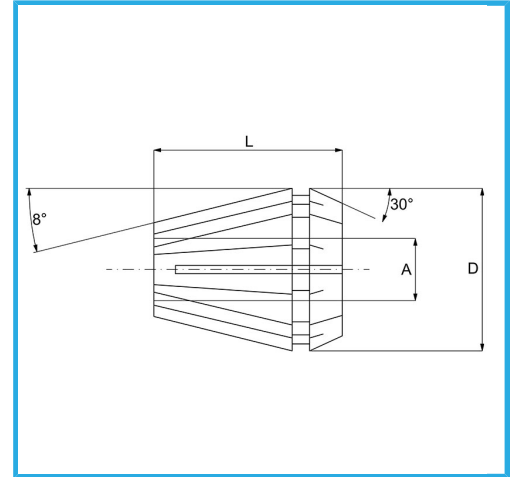

ER32 DIN 6499/B, USABLE WITH COLLET CHUCKS.

<b>Capacity A</b>	16-17 mm
<b>D</b>	33 mm
<b>L</b>	40 mm
<b>Gross weight</b>	0,20 kg
<b>EAN Code</b>	8012667142049

Box

Grounded

65Mn

-