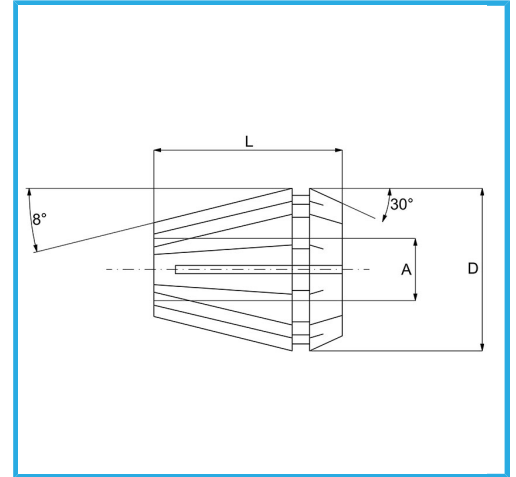

ER32 DIN 6499/B, USABLE WITH COLLET CHUCKS.

Capacity A	17-18 mm
D	33 mm
L	40 mm
Gross weight	0,20 kg
EAN Code	8012667142056

Box

Grounded

65Mn

-