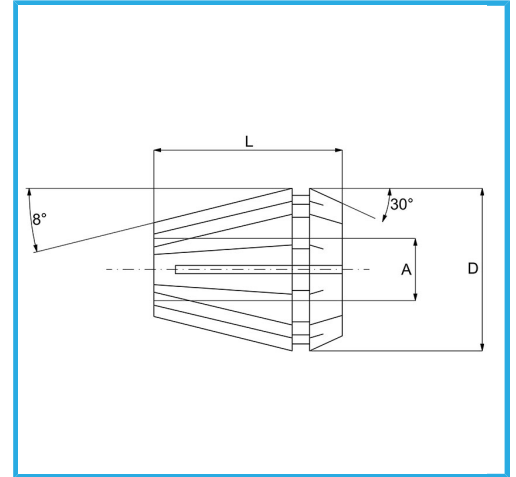

ER32 DIN 6499/B, USABLE WITH COLLET CHUCKS.

Capacity A	18-19 mm
D	33 mm
L	40 mm
Gross weight	0,20 kg
EAN Code	8012667142063

Box

Grounded

65Mn

-