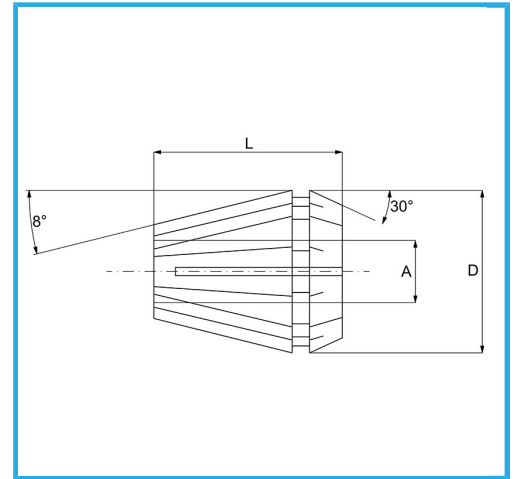

ER32 DIN 6499/B, USABLE WITH COLLET CHUCKS.

Capacity A	19-20 mm
D	33 mm
L	40 mm
Gross weight	0,09 kg
EAN Code	8012667142070

Box

Grounded

65Mn

-