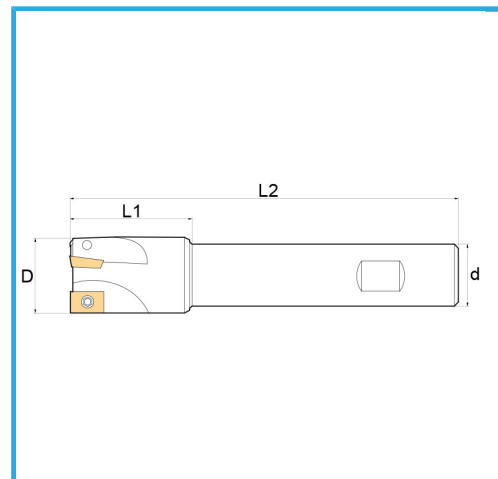

WITH CYLINDRICAL SHANK.

D	12 mm
d	12 mm
Z	1
L1	27 mm
L2	120 mm
Screw	KV250
Insert (not included)	APKT1003...
Gross weight	0,12 kg
EAN Code	8012667190316

Box

Satin

Nickel
plated

External