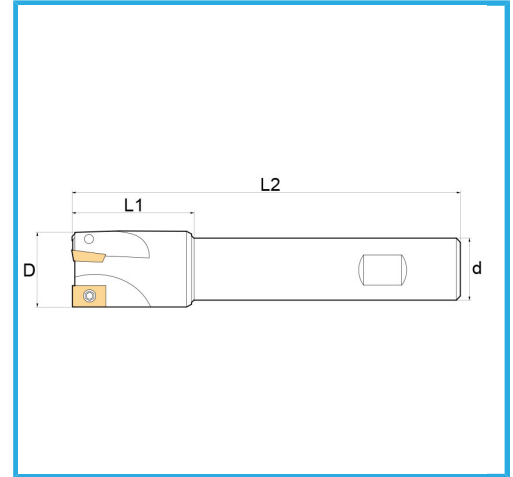

WITH CYLINDRICAL SHANK.

D	14 mm
d	12 mm
Z	1
L1	27 mm
L2	120 mm
Screw	KV250
Insert (not included)	APKT1003..
Gross weight	0,12 kg
EAN Code	8012667190323

Box

Satin

Nickel
plated

External