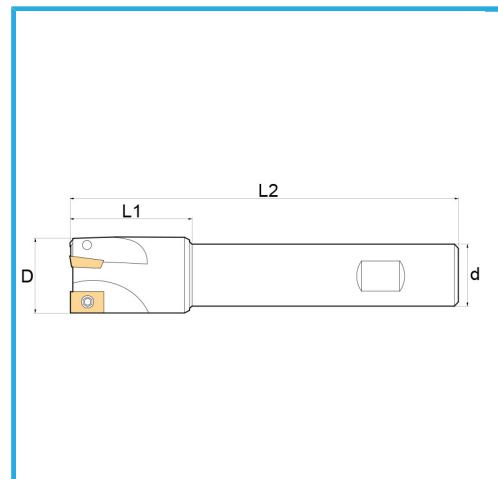

WITH CYLINDRICAL SHANK.

D	20 mm
d	20 mm
Z	3
L1	27 mm
L2	120 mm
Screw	KV250
Insert (not included)	APKT1003...
Gross weight	0,28 kg
EAN Code	8012667179687

Box

Satin

Nickel
plated

External