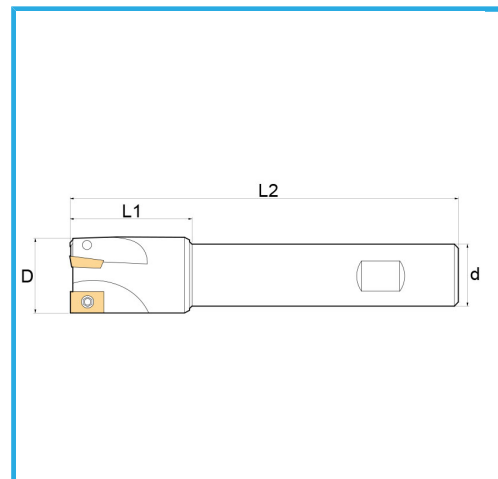

WITH CYLINDRICAL SHANK.

| | |
|-----------------------|---------------|
| D | 22 mm |
| d | 20 mm |
| Z | 3 |
| L1 | 27 mm |
| L2 | 120 mm |
| Screw | KV250 |
| Insert (not included) | APKT1003... |
| Gross weight | 0,29 kg |
| EAN Code | 8012667179267 |

Box

Satin

Nickel
plated

External