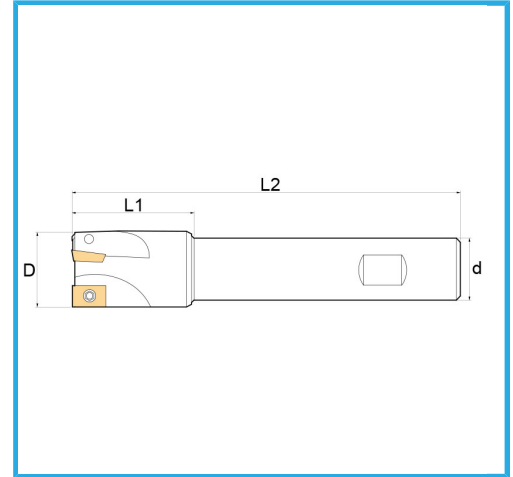

WITH CYLINDRICAL SHANK.

D	25 mm
d	20 mm
Z	2
L1	44 mm
L2	120 mm
Screw	KV400
Insert (not included)	APKT1604...
Gross weight	0,31 kg
EAN Code	8012667260866

Box

Satin

Nickel  
plated

External