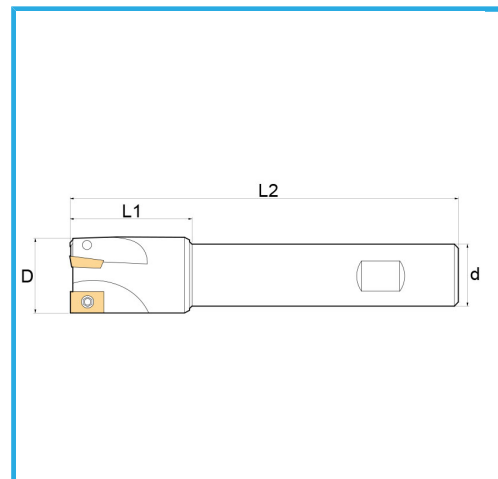

WITH CYLINDRICAL SHANK.

D	25 mm
d	20 mm
Z	2
L1	44 mm
L2	200 mm
Screw	KV400
Insert (not included)	APKT1604...
Gross weight	0,51 kg
EAN Code	8012667257491

Box

Satin

Nickel
plated

External