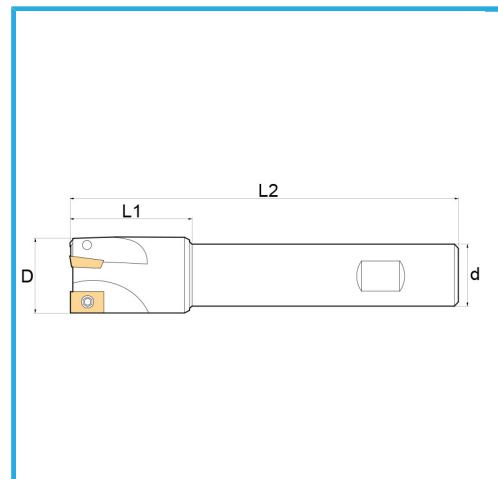

WITH CYLINDRICAL SHANK.

D	32 mm
d	25 mm
Z	3
L1	50 mm
L2	120 mm
Screw	KV400
Insert (not included)	APKT1604...
Gross weight	0,47 kg
EAN Code	8012667257484

Box

Satin

Nickel
plated

External