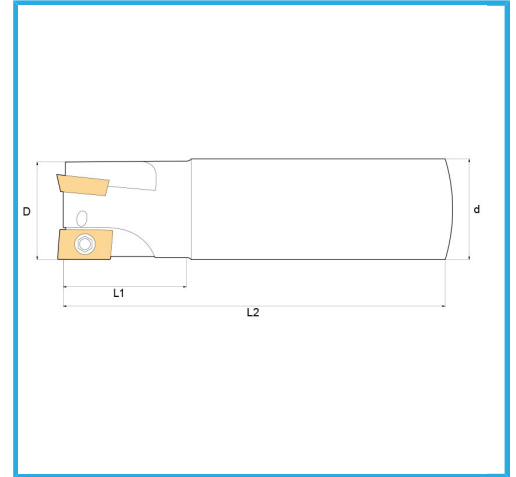

WITH CYLINDRICAL SHANK.

D	25 mm
d	20 mm
Z	2
L1	35 mm
L2	110 mm
Screw	KV400
Insert (not included)	ADLT1503...
Gross weight	0,28 kg
EAN Code	8012667253080

Box

Satin

Nickel
plated

External