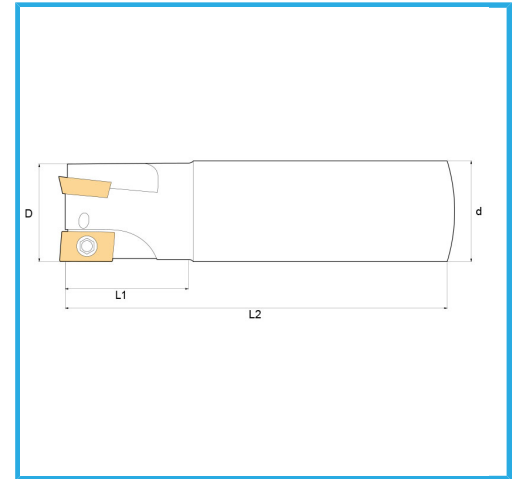

WITH CYLINDRICAL SHANK.

D	25 mm
d	25 mm
Z	2
L1	35 mm
L2	200 mm
Screw	KV400
Insert (not included)	ADLT1503...
Gross weight	0,74 kg
EAN Code	8012667253103

Box

Satin

Nickel  
plated

External