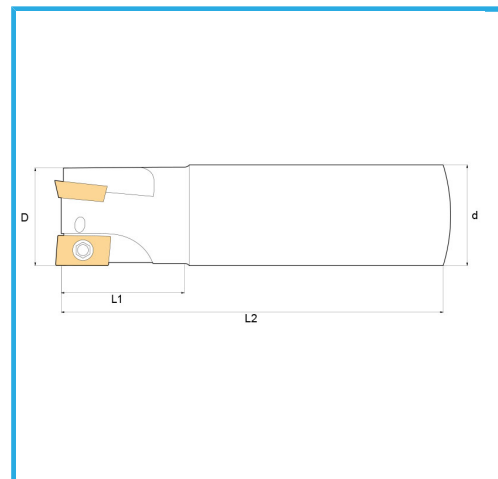

WITH CYLINDRICAL SHANK.

D	32 mm
d	25 mm
Z	3
L1	35 mm
L2	120 mm
Screw	KV400
Insert (not included)	ADLT1503...
Gross weight	0,47 kg
EAN Code	8012667253097

Box

Satin

Nickel
plated

External