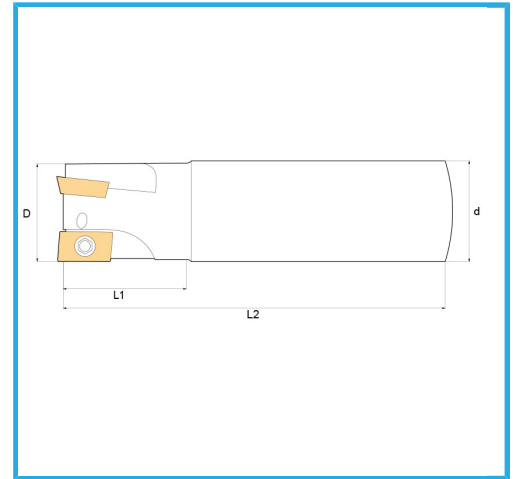

WITH CYLINDRICAL SHANK.

D	32 mm
d	25 mm
Z	3
L1	35 mm
L2	200 mm
Screw	KV400
Insert (not included)	ADLT1503...
Gross weight	1,19 kg
EAN Code	8012667253110

Box

Satin

Nickel  
plated

External