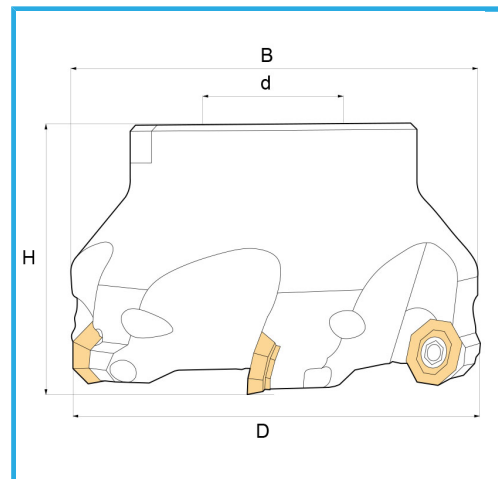

WITH SLEEVE CONNECTION, THANKS TO THE VERY POSITIVE GEOMETRY, EXCELLENT MACHINED SURFACES ARE OBTAINED.

D	63 mm
H	40 mm
L2	68 mm
d	22 mm
Z	5
Screw	KV400
Insert (not included)	OFEX05T3...
Gross weight	0,50 kg
EAN Code	8012667189341