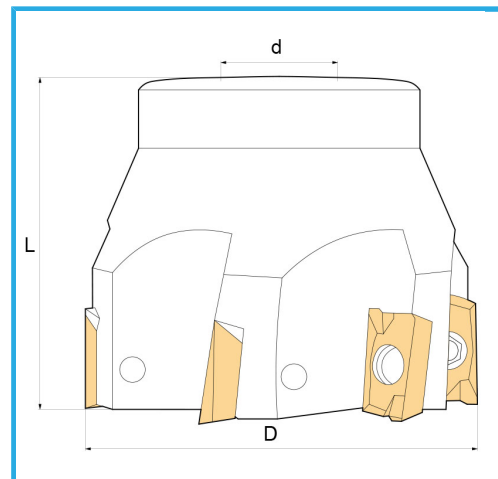

WITH SLEEVE CONNECTION.

D	40 mm
L	40 mm
d	16 mm
Z	4
Screw	KV400
Insert (not included)	APKT1604...
Gross weight	0,22 kg
EAN Code	8012667180973

Box

Satin

Nickel  
plated

External