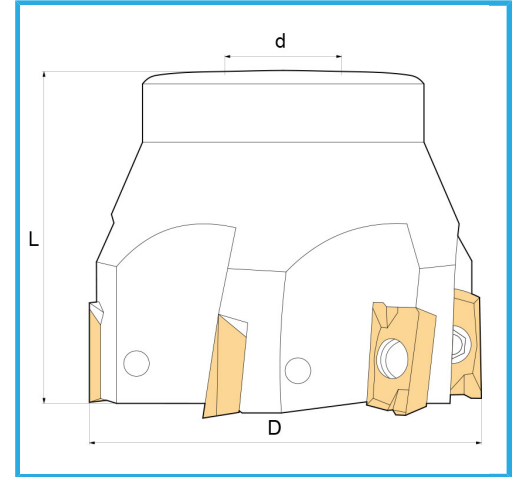

WITH SLEEVE CONNECTION.

D	50 mm
L	45 mm
d	22 mm
Z	4
Screw	KV400
Insert (not included)	APKT1604...
Gross weight	0,38 kg
EAN Code	8012667183929

Box

Satin

Nickel
plated

External