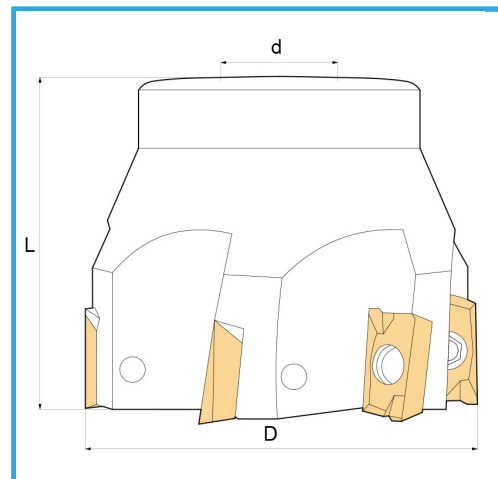

WITH SLEEVE CONNECTION.

D	100 mm
L	50 mm
d	32 mm
Z	8
Screw	KV400
Insert (not included)	APKT1604...
Gross weight	0,06 kg
EAN Code	8012667183912

Box

Satin

Nickel
plated

External