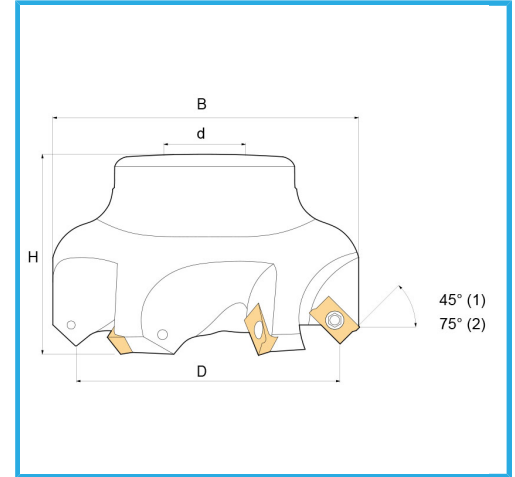

WITH SLEEVE CONNECTION.

D	80 mm
H	-
H	47 mm
B	84 mm
B	-
d	27 mm
Z	5
Screw	KV400
Insert (not included)	APKT1604...
Gross weight	0,94 kg
EAN Code	8012667182649

Box

Burnished

External