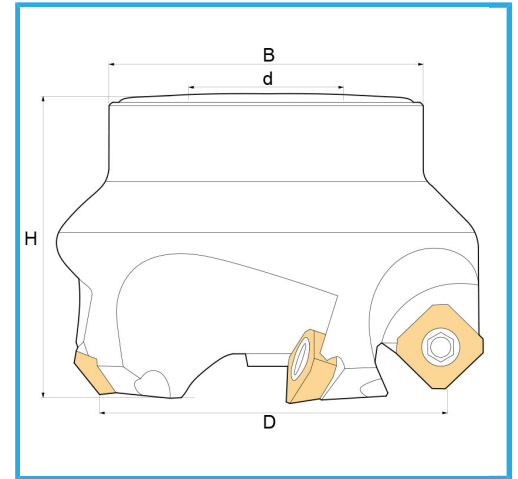

WITH SLEEVE CONNECTION, RECOMMENDED FOR USE ON MACHINES WITH MEDIUM POWER.

D	50 mm
H	48 mm
B	60 mm
d	22 mm
Z	4
Screw	KV500
Insert (not included)	SEHX1204... / SEHT1204...
Gross weight	0,67 kg
EAN Code	8012667183936