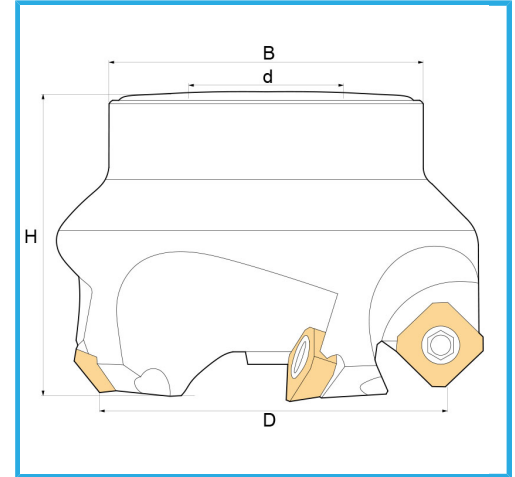

WITH SLEEVE CONNECTION, RECOMMENDED FOR USE ON MACHINES WITH MEDIUM POWER.

D	63 mm
H	50 mm
B	76 mm
d	22 mm
Z	5
Screw	KV500
Insert (not included)	SEHX1204... / SEHT1204...
Gross weight	0,84 kg
EAN Code	8012667182564