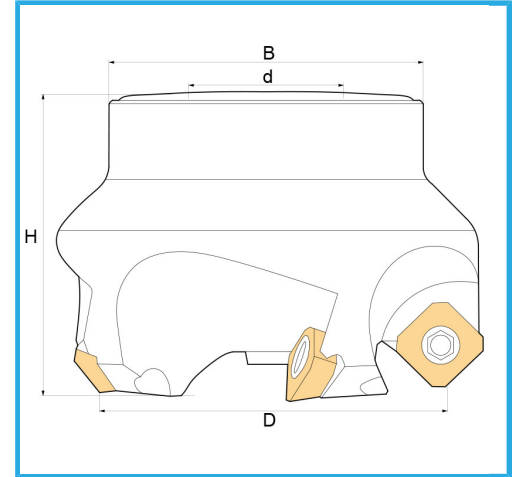

WITH SLEEVE CONNECTION, RECOMMENDED FOR USE ON MACHINES WITH MEDIUM POWER.

D	80 mm
H	50 mm
B	93 mm
d	27 mm
Z	5
Screw	KV500
Insert (not included)	SEHX1204... / SEHT1204...
Gross weight	1,07 kg
EAN Code	8012667182571