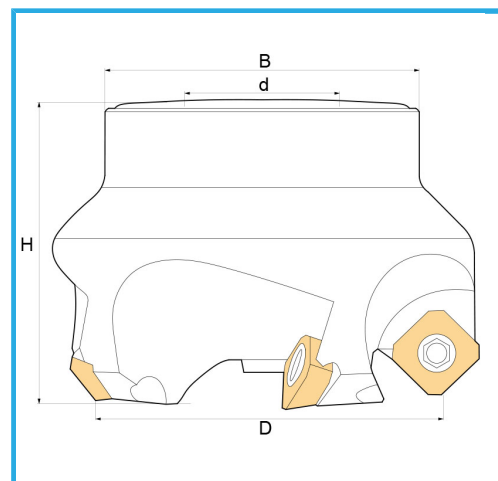

WITH SLEEVE CONNECTION, RECOMMENDED FOR USE ON MACHINES WITH MEDIUM POWER.

D	100 mm
H	50 mm
B	113 mm
d	32 mm
Z	6
Screw	KV500
Insert (not included)	SEHX1204... / SEHT1204...
Gross weight	2,03 kg
EAN Code	8012667181406