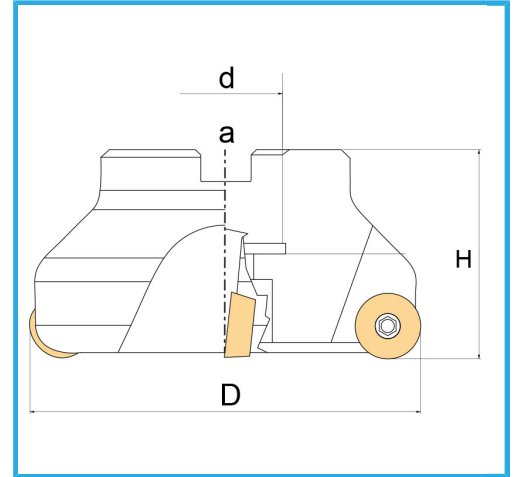

WITH SLEEVE CONNECTION.

D	40 mm
H	40 mm
a	8,4 mm
d	16 mm
Z	3
Screw	KV400
Insert (not included)	RPMT1204...
Gross weight	0,26 kg
EAN Code	8012667254803

Box

Burnished

External