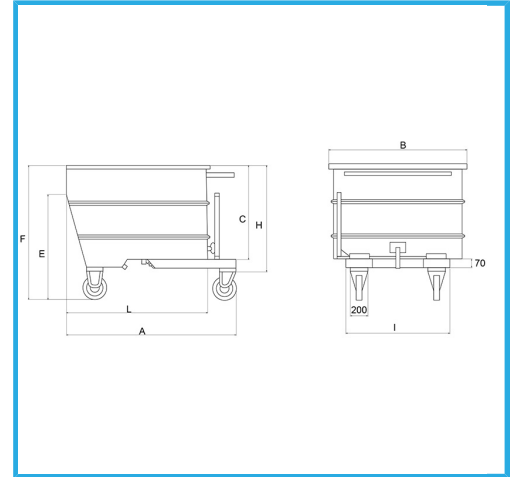

ADDITIONAL COLORS AND ACCESSORIES AVAILABLE UPON REQUEST.

Liters	300
A	1280 mm
B	820 mm
C	395 mm
E	530 mm
F	650 mm
H	490 mm
I	700 mm
L	1010 mm
Capacity	600 kg
Wheels	Ø 125 mm x 165h mm
Net weight	95 kg
Gross weight	95,00 kg
EAN Code	8012667225674