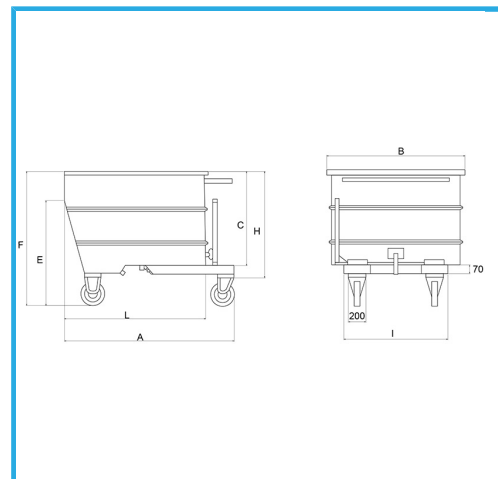

ADDITIONAL COLORS AND ACCESSORIES AVAILABLE UPON REQUEST.

Liters	500
A	1280 mm
B	920 mm
C	600 mm
E	750 mm
F	915 mm
H	710 mm
I	800 mm
L	1010 mm
Capacity	1000 kg
Wheels	Ø 180 mm x 210h mm
Net weight	130 kg
Gross weight	130,00 kg
EAN Code	8012667225681