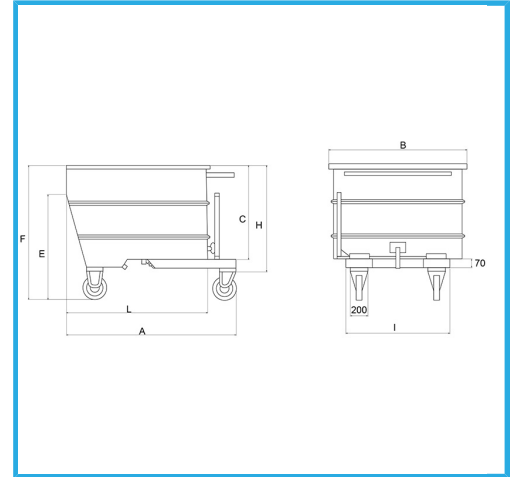

ADDITIONAL COLORS AND ACCESSORIES AVAILABLE UPON REQUEST.

Liters	750
A	1280 mm
B	1070 mm
C	730 mm
E	800 mm
F	1035 mm
H	830 mm
I	800 mm
L	1055 mm
Capacity	1350 kg
Wheels	Ø 180 mm x 210h mm
Net weight	150 kg
Gross weight	150,00 kg
EAN Code	8012667225698