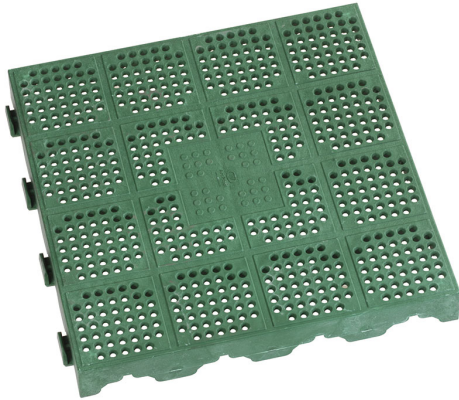

MOUNTABLE, GREEN DRAINING SELF LOCKING FOOTBOARD.

Overall sizes	400 x 400 x 48 mm
Pcs. - Pallet	120 = 20 m2
Gross weight	1,53 kg
EAN Code	8010693055104

Polyprop.