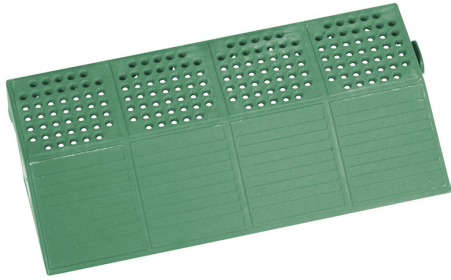

MOUNTABLE FOR FOOTBOARDS, GREEN, FEMALE (WITHOUT HOOKS).

**Overall sizes**

205 x 400 x 48 mm

**Gross weight**

0,83 kg

**EAN Code**

8010693056200

Polyprop.